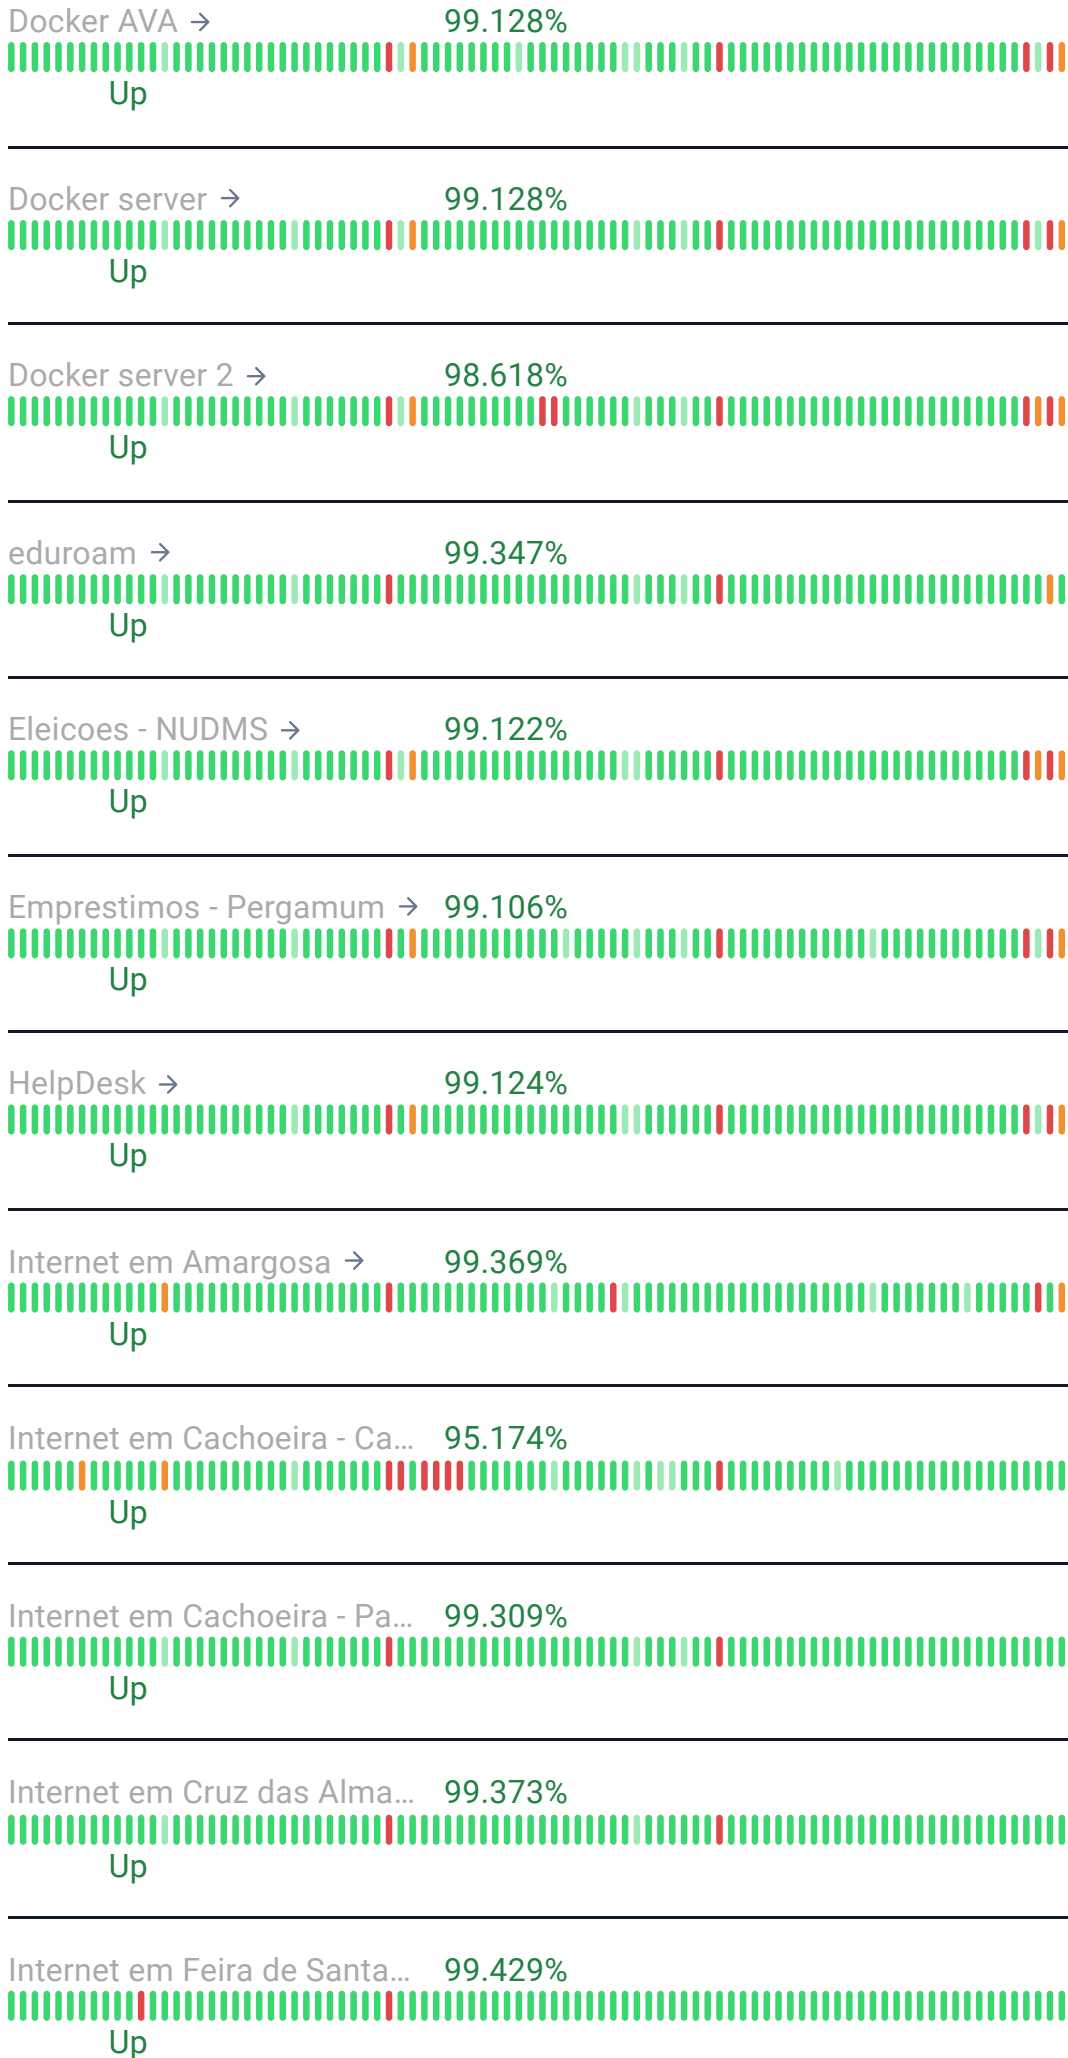

Service status

Last updated 16:08:39

Next update in 56 sec.

Some systems down

Services

Up

App3Sig-SIGRH → 99.341%

Up

DNS - Principal → 99.330%

Up

DNS - Secundário → 99.368%

Up

« ‹ 1 2 › »

[Privacy policy](#) | [Terms of Service](#) [Status page by ●](#)