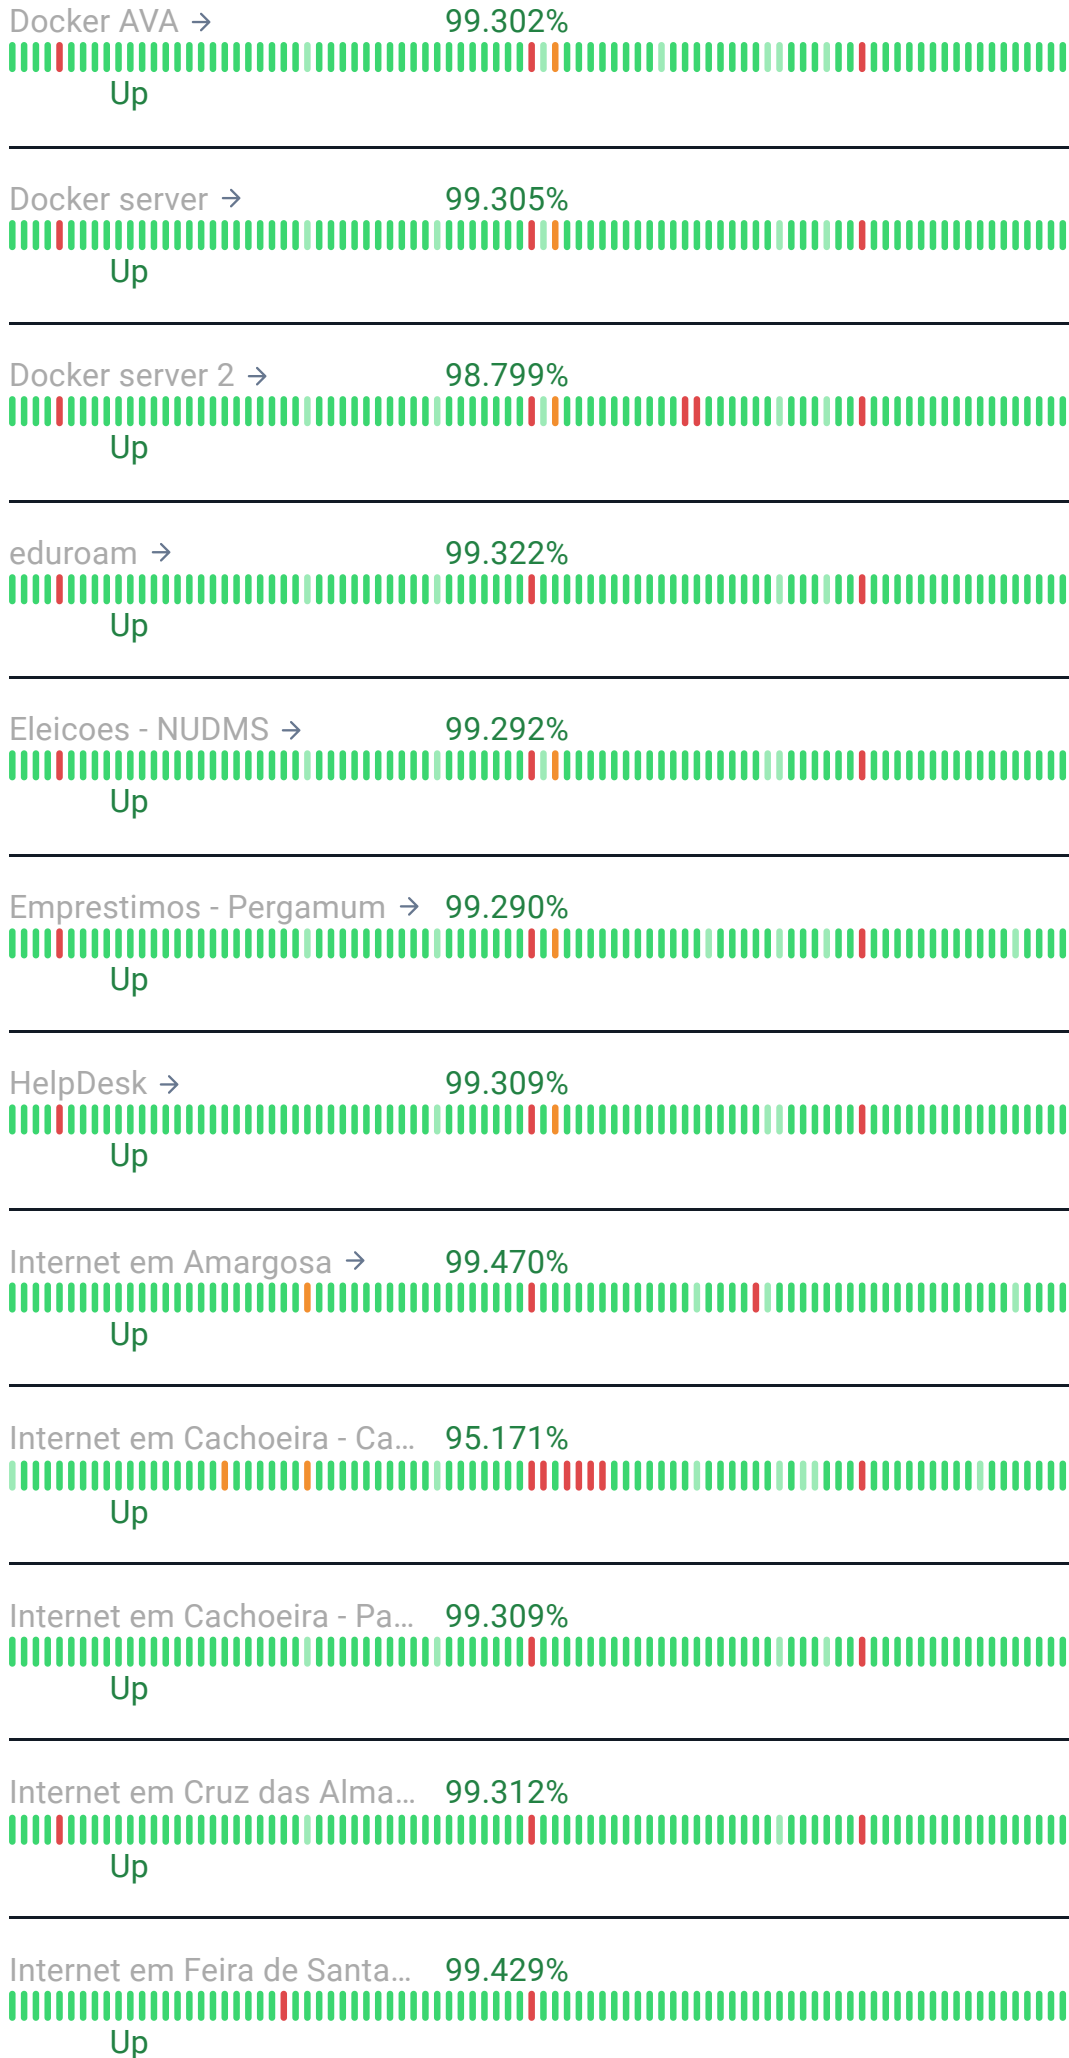

Service status

Last updated 16:00:21
Next update in 51 sec.

Some systems down

Services

« ‹ 1 2 › »

[Privacy policy](#) | [Terms of Service](#) [Status page by ●](#)