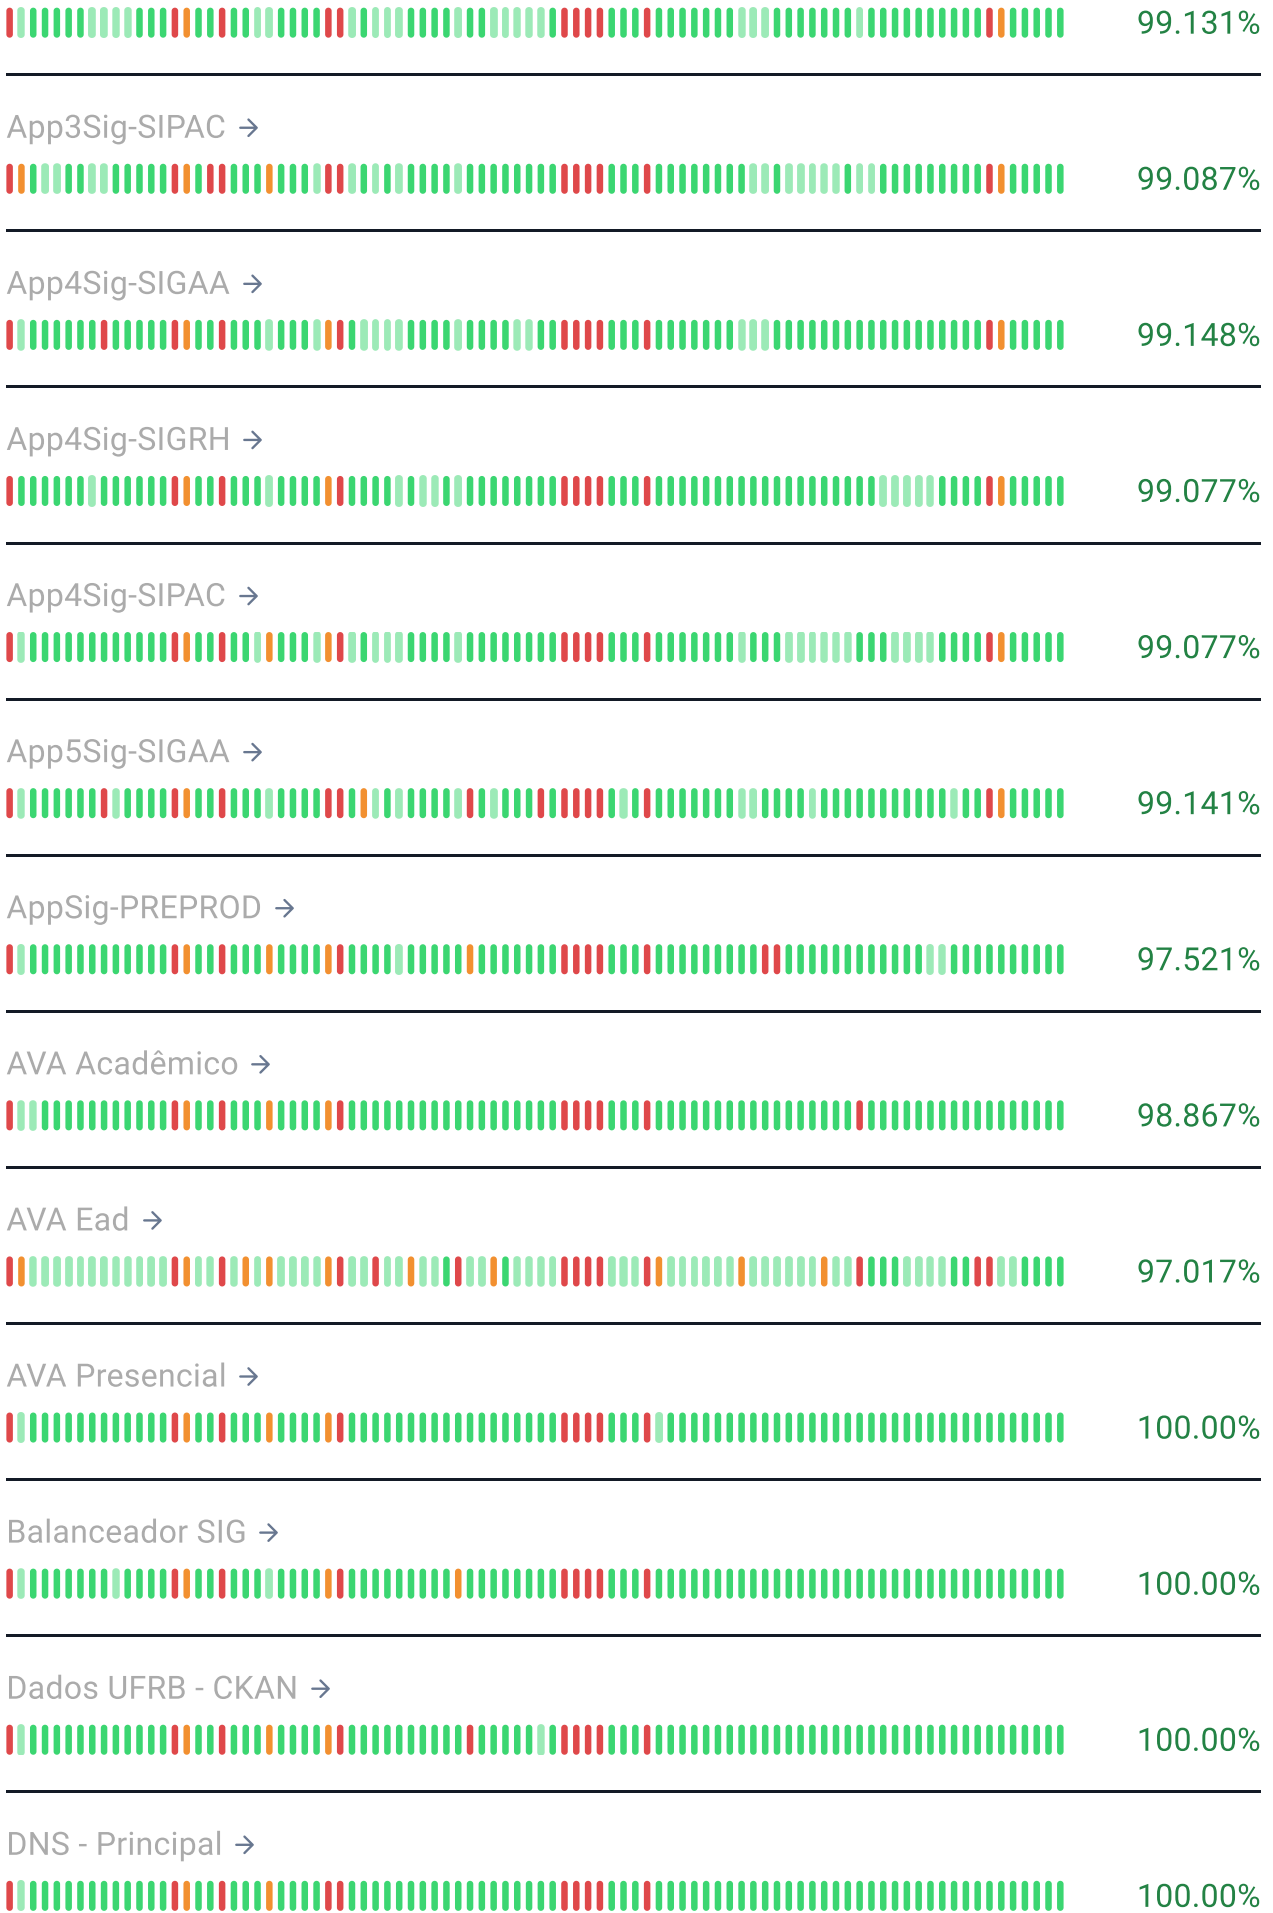

## Service status

Last updated 16:02:42  
Next update in 30 sec.

All systems **operational**

## Services

App1Sig-SIGAA →

99.066%

App1Sig-SIGRH →

99.076%

App1Sig-SIPAC →

99.087%

App2Sig-SIGAA →

99.024%

App2Sig-SIGRH →

99.047%

App2Sig-SIPAC →

99.085%

App3Sig-SIGAA →

99.153%

App3Sig-SIGRH →