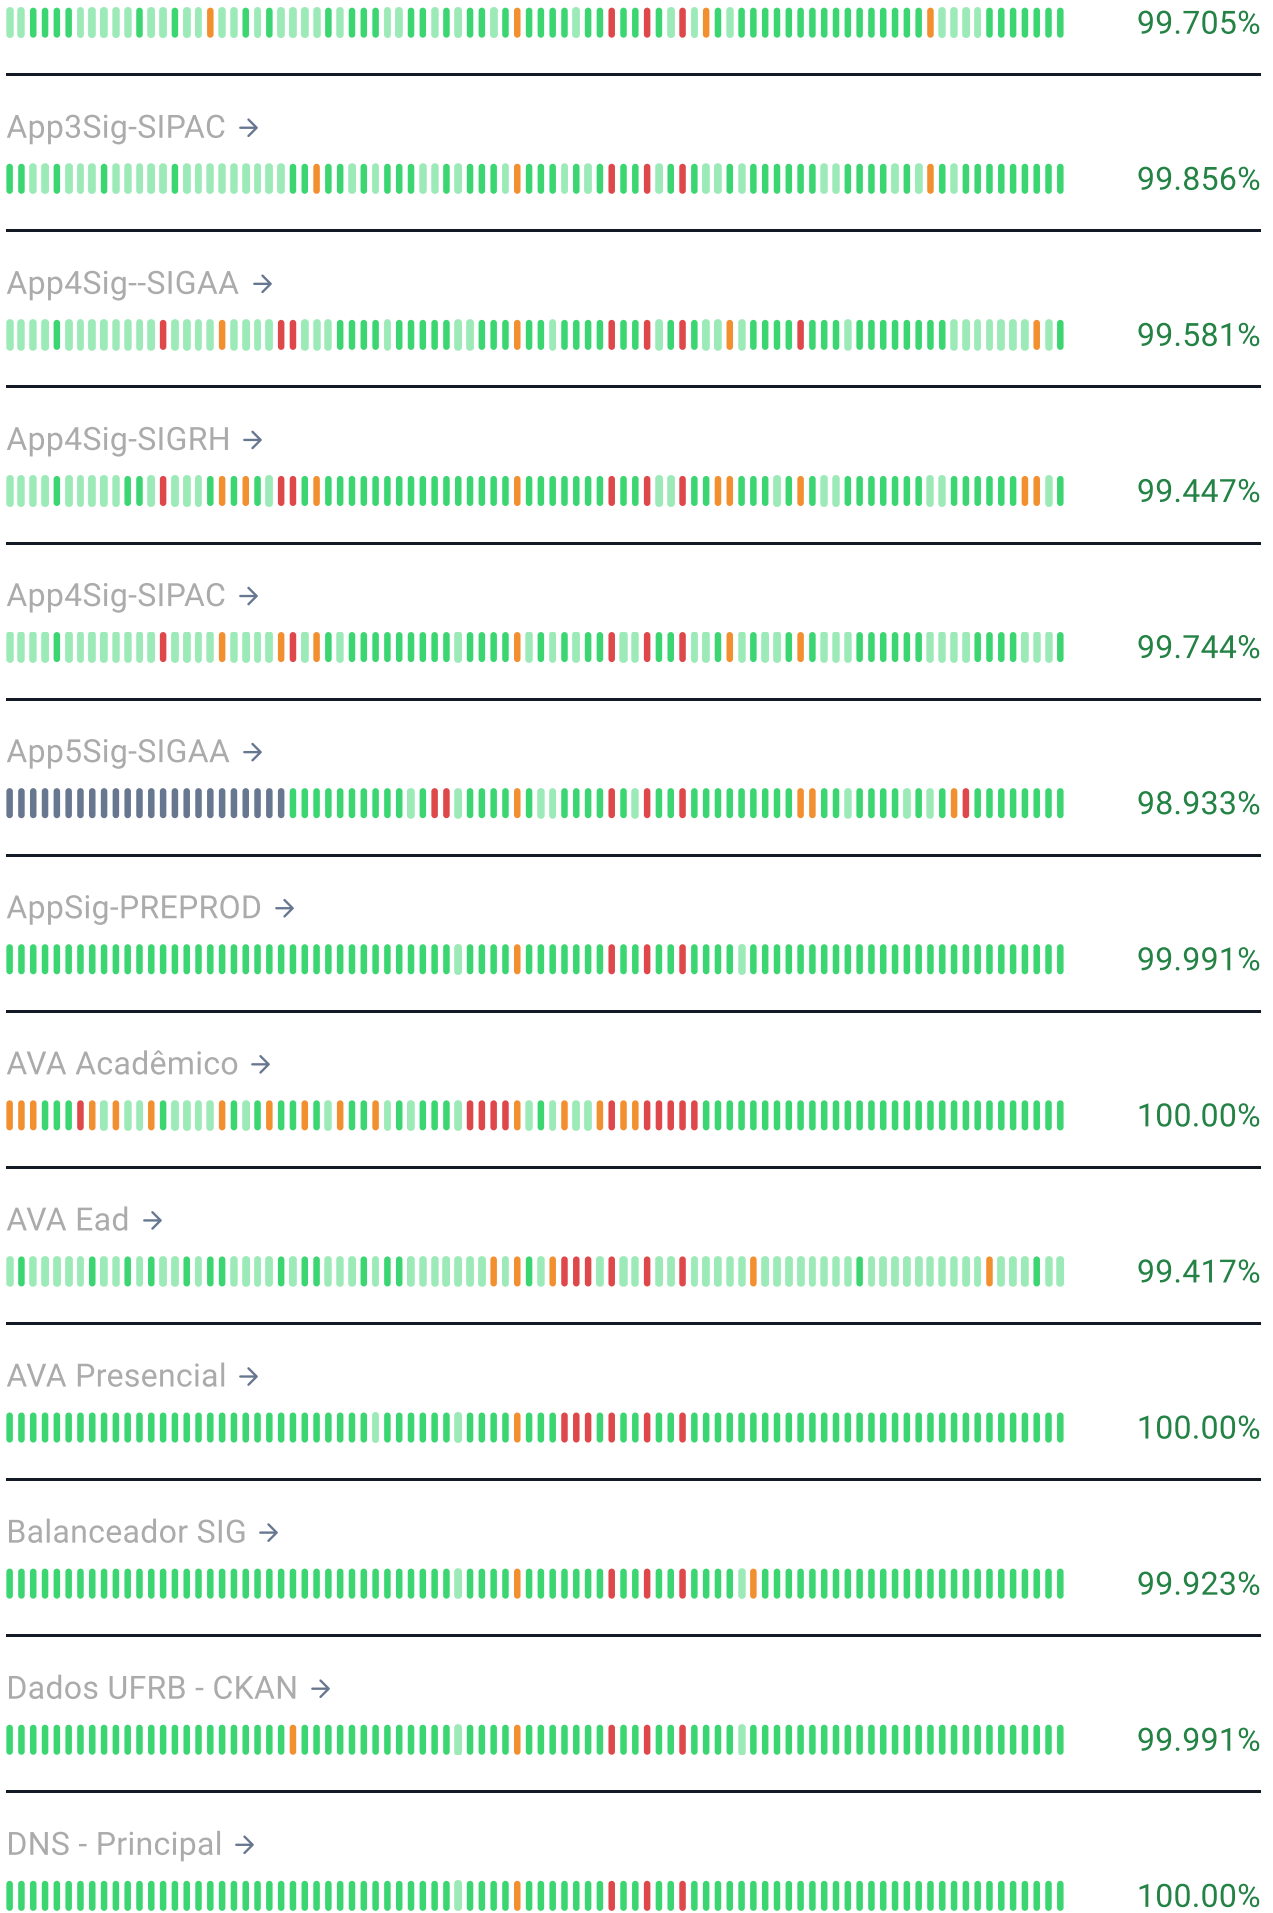

Service status

Last updated 15:48:48
Next update in 41 sec.

All systems **operational**

Services

App1Sig-SIGAA →

App1Sig-SIGRH →

App1Sig-SIPAC →

App2Sig-SIGAA →

App2Sig-SIGRH →

App2Sig-SIPAC →

App3Sig-SIGAA →

App3Sig-SIGRH →

[Privacy policy](#) | [Terms of Service](#) Powered by ●