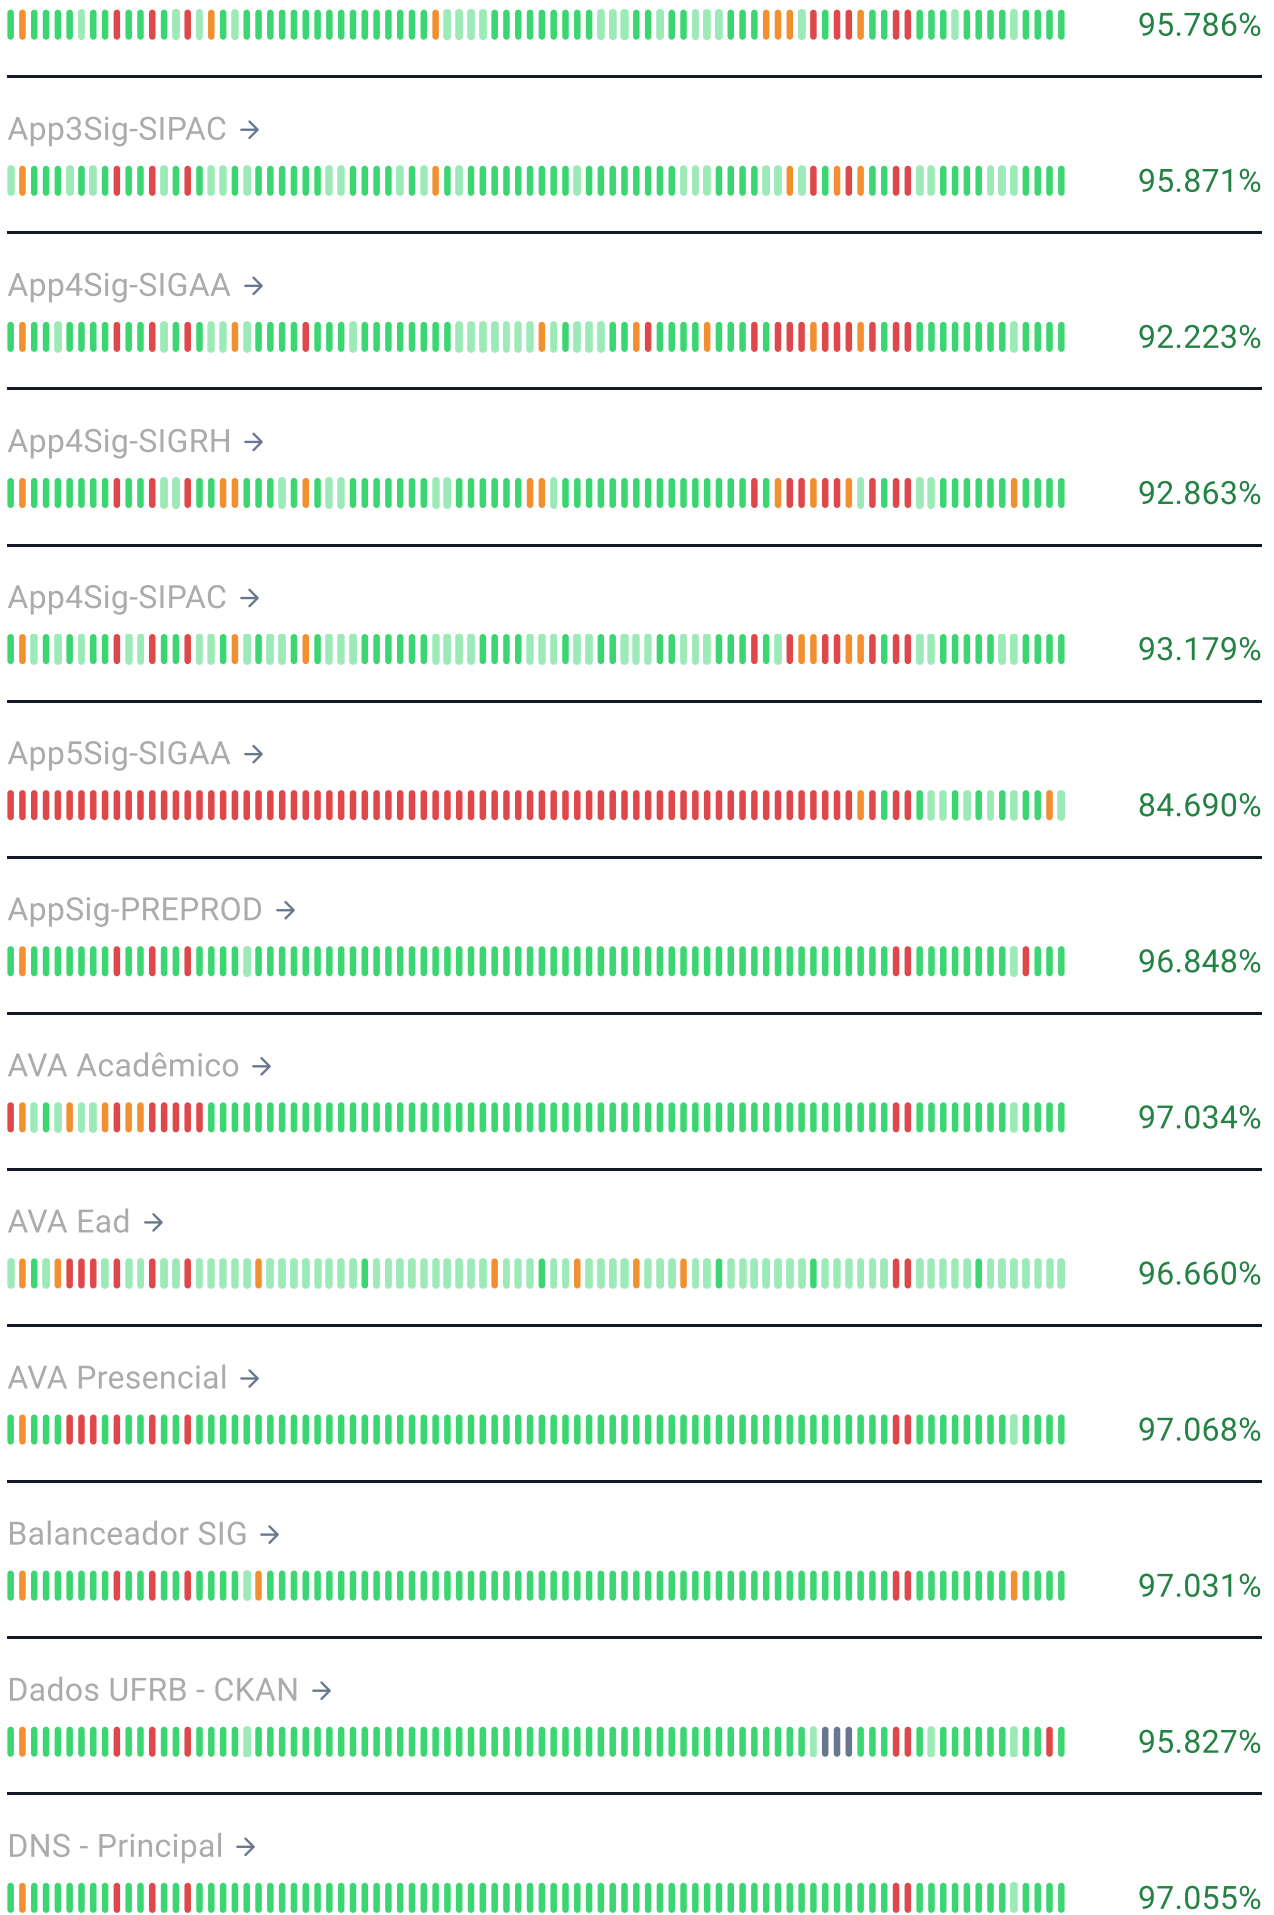

## Service status

Last updated 16:15:44  
Next update in 48 sec.

All systems **operational**

## Services

App1Sig-SIGAA →

93.462%

App1Sig-SIGRH →

93.785%

App1Sig-SIPAC →

93.981%

App2Sig-SIGAA →

95.160%

App2Sig-SIGRH →

95.169%

App2Sig-SIPAC →

95.558%

App3Sig-SIGAA →

95.600%

App3Sig-SIGRH →