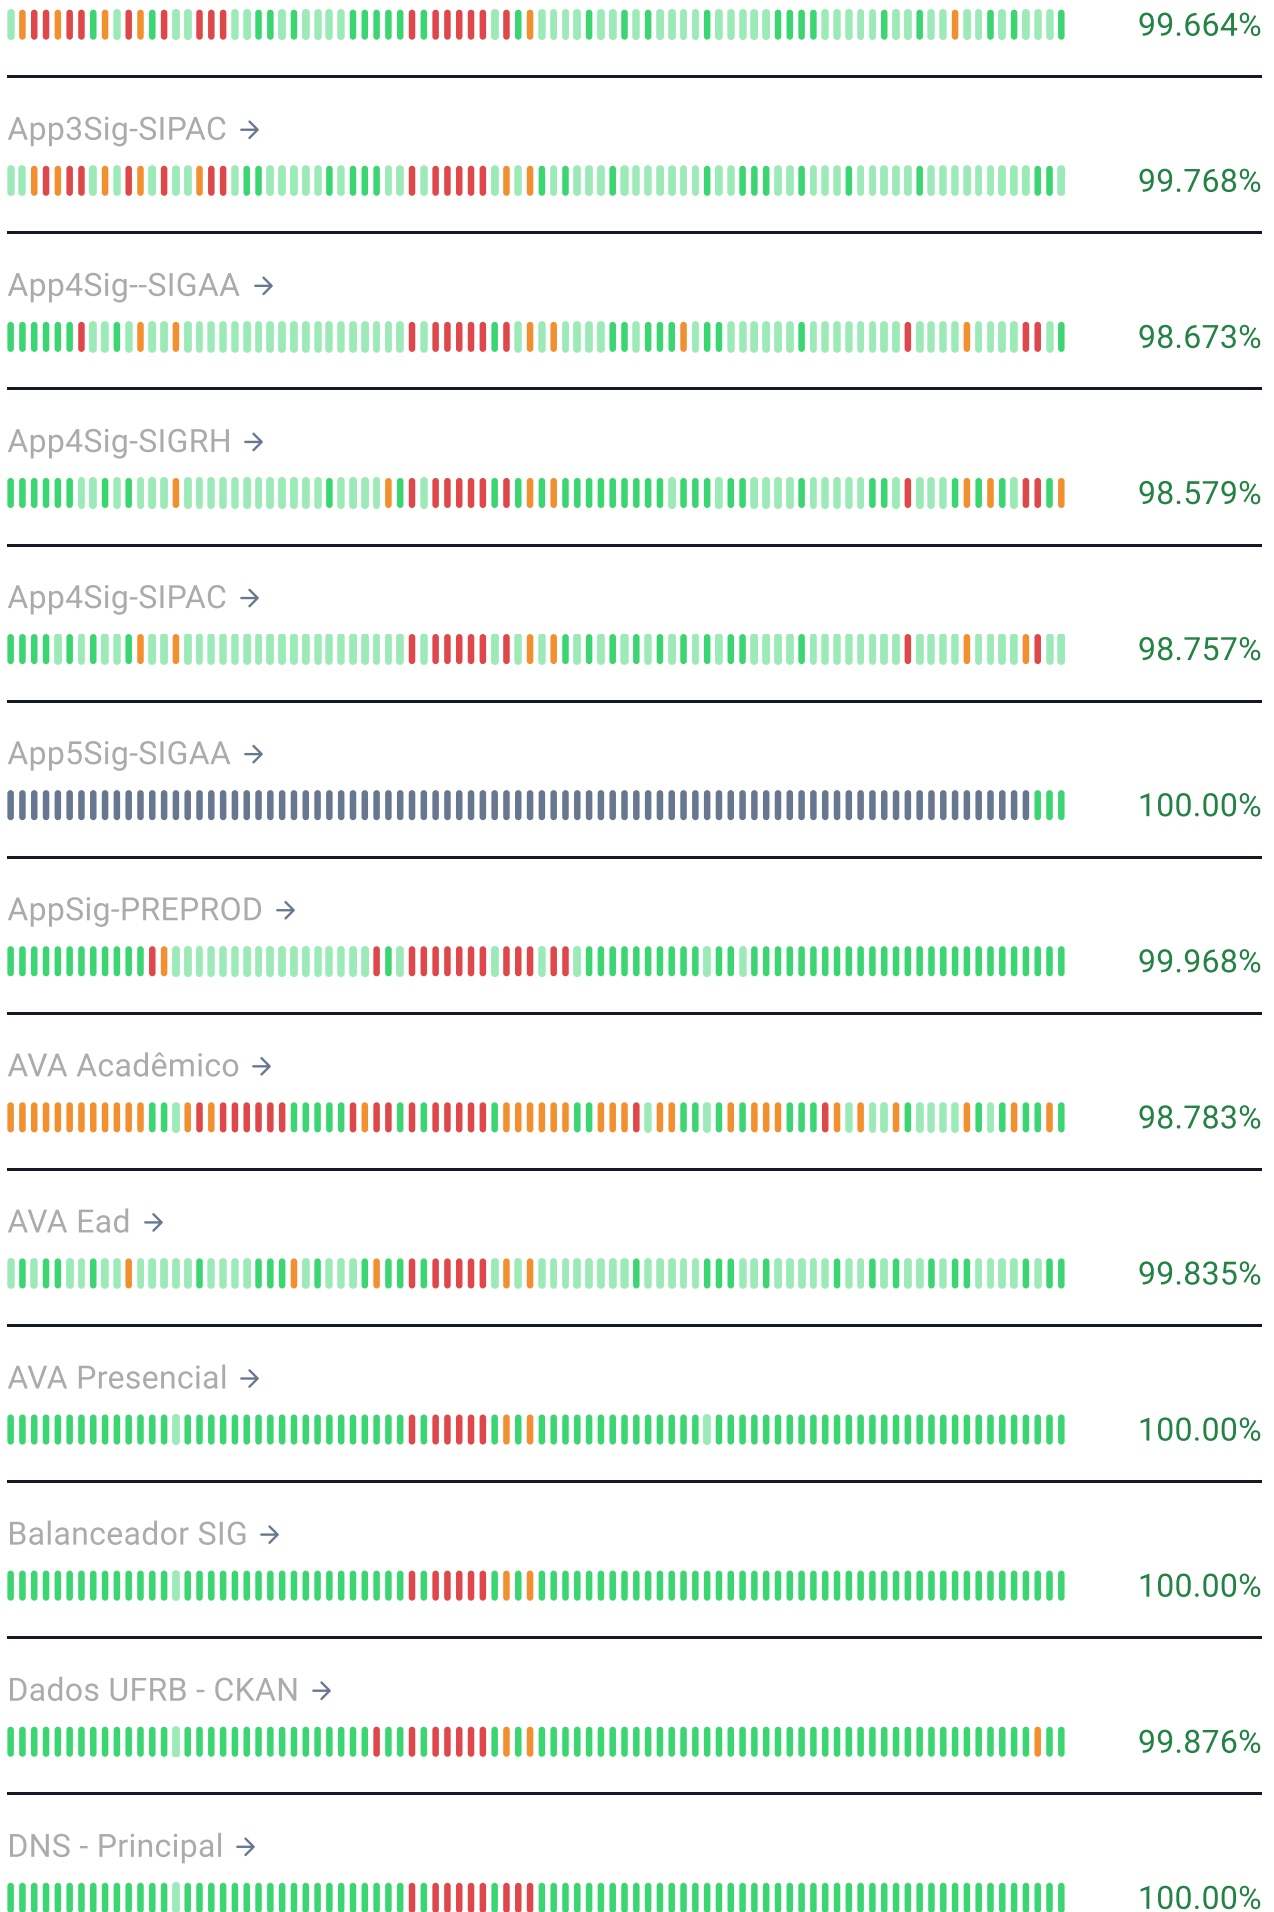

## Service status

Last updated 15:29:05  
Next update in 54 sec.

Some systems down

## Services

App1Sig-SIGAA →

99.199%

App1Sig-SIGRH →

99.166%

App1Sig-SIPAC →

99.159%

App2Sig-SIGAA →

98.941%

App2Sig-SIGRH →

98.960%

App2Sig-SIPAC →

98.862%

App3Sig-SIGAA →

99.728%

App3Sig-SIGRH →