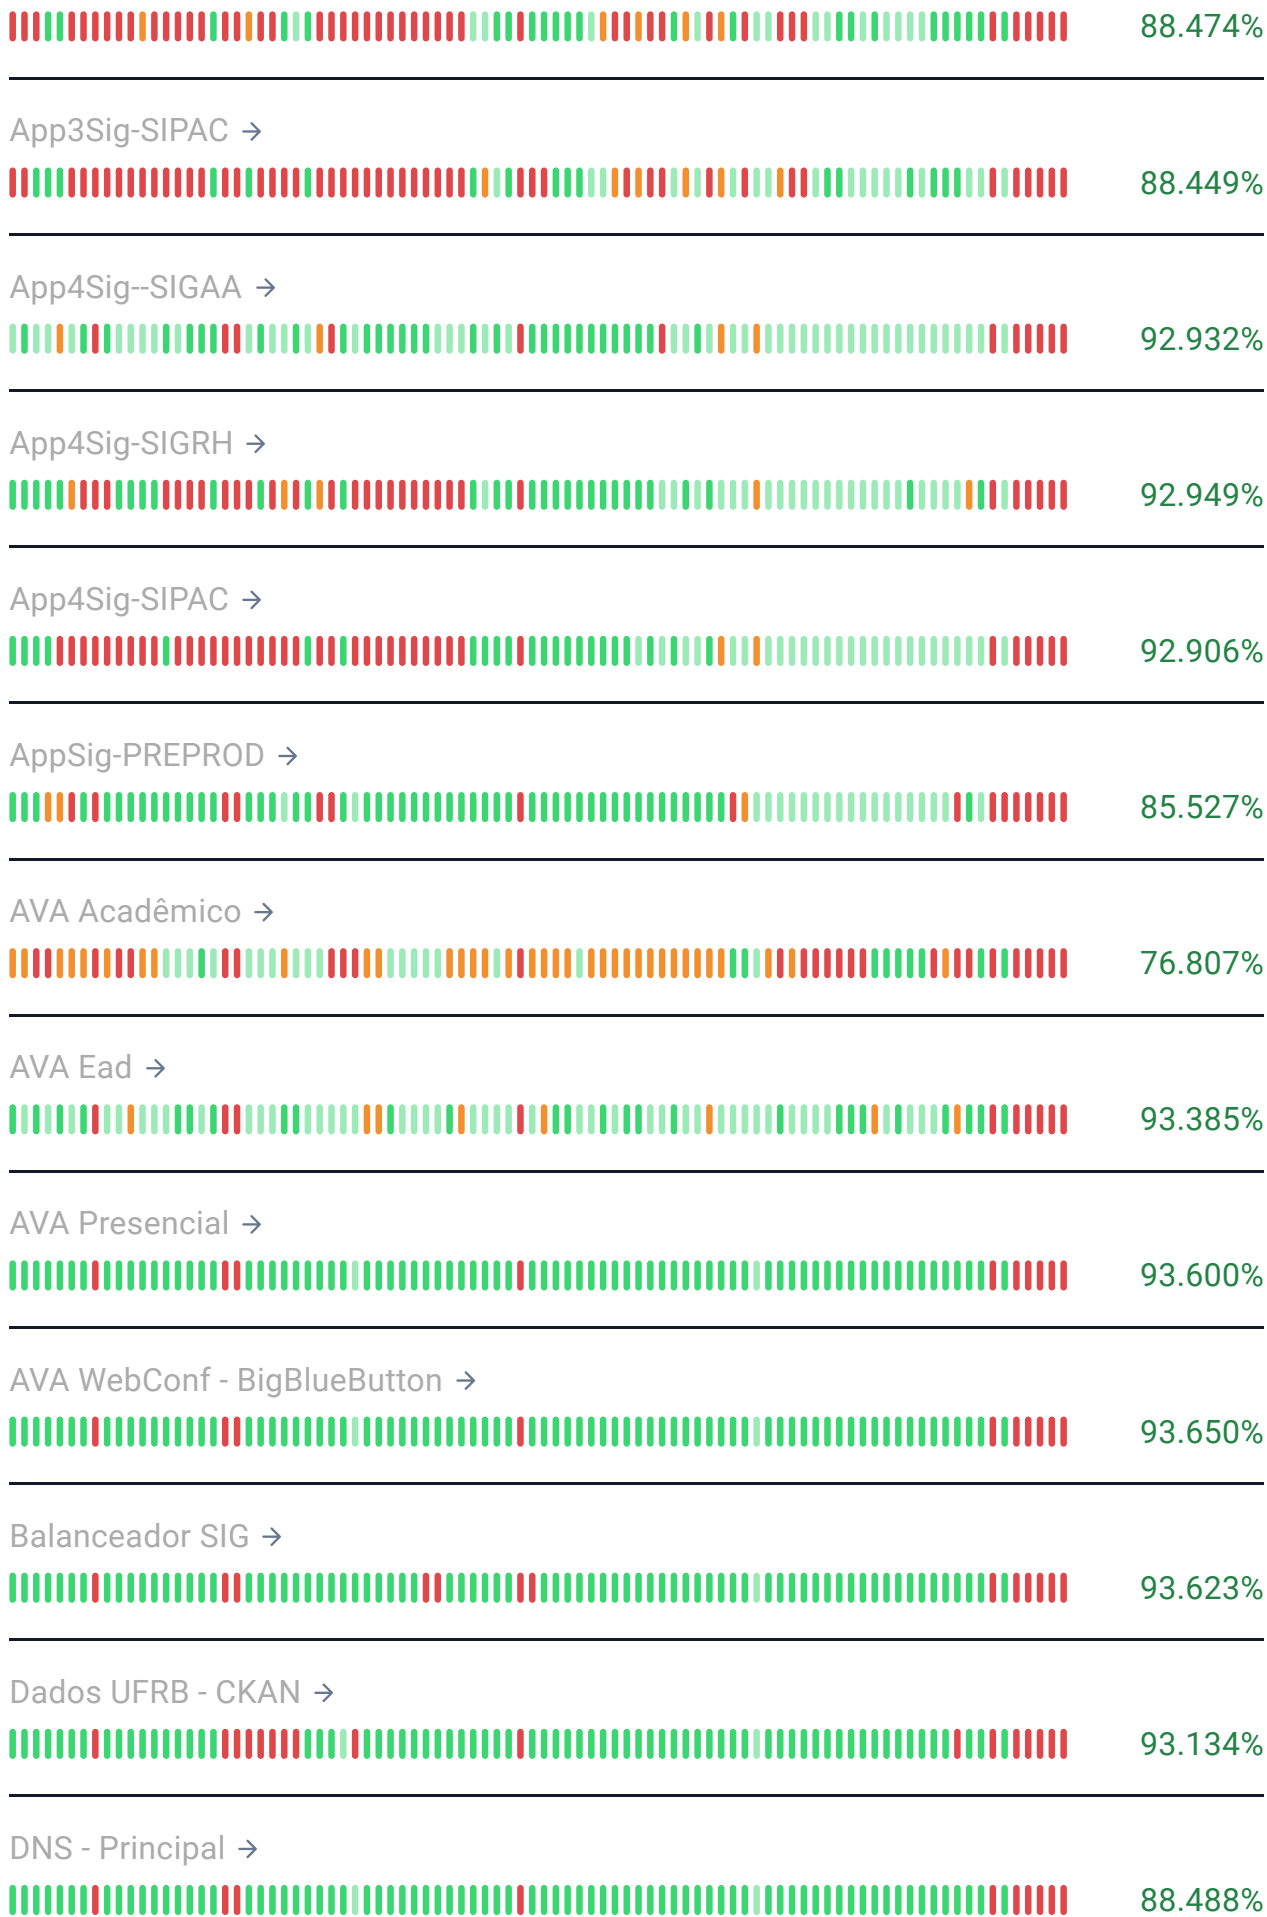

## Service status

Last updated 15:33:07

Next update in 43 sec.

Some systems down

## Services

App1Sig-SIGAA →

93.035%

App1Sig-SIGRH →

93.123%

App1Sig-SIPAC →

93.127%

App2Sig-SIGAA →

90.230%

App2Sig-SIGRH →

90.292%

App2Sig-SIPAC →

90.215%

App3Sig-SIGAA →

88.466%

App3Sig-SIGRH →