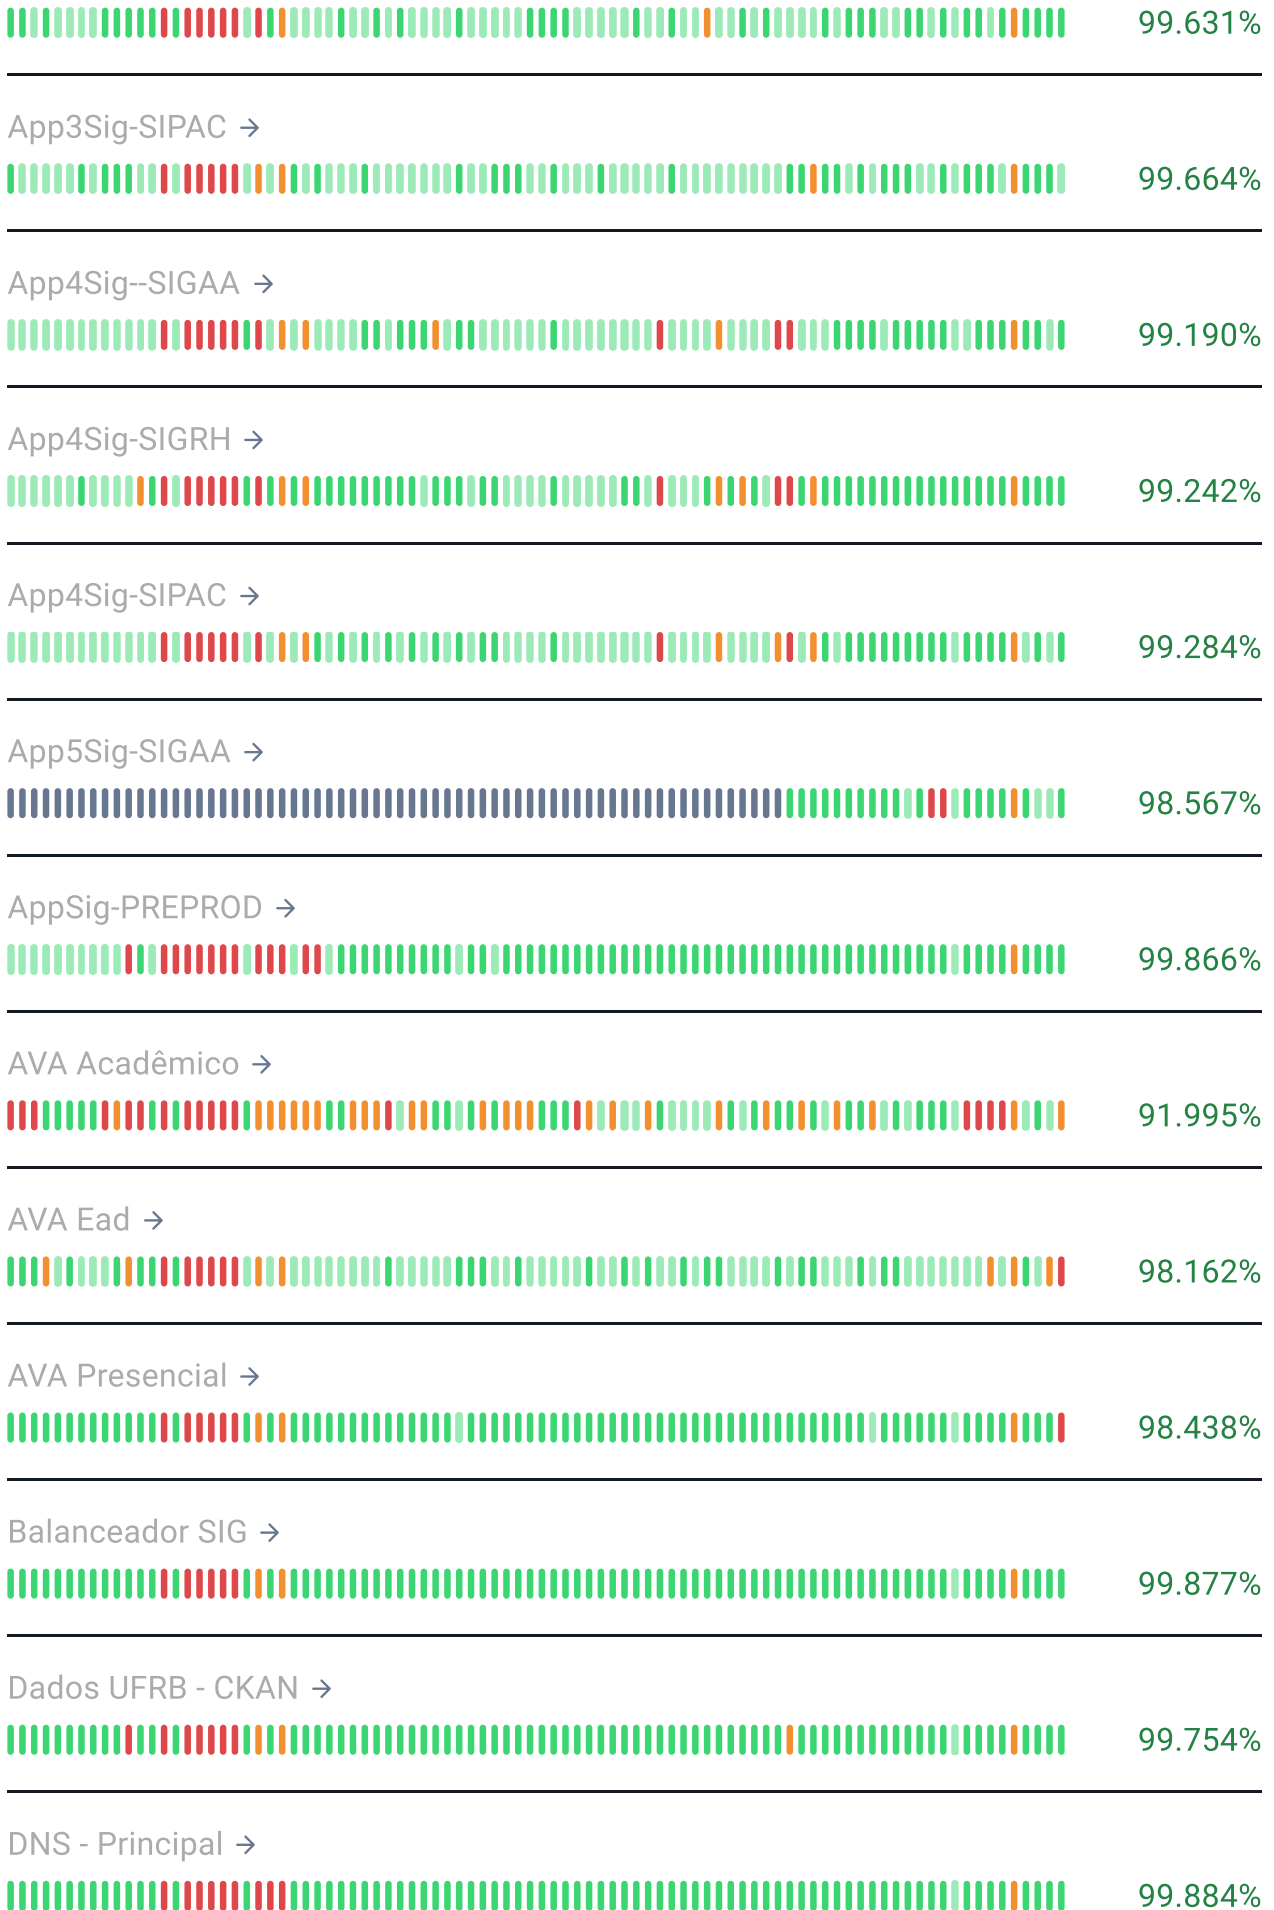

## Service status

Last updated 15:41:45  
Next update in 57 sec.

All systems **operational**

## Services

App1Sig-SIGAA →

97.217%

App1Sig-SIGRH →

98.130%

App1Sig-SIPAC →

98.138%

App2Sig-SIGAA →

99.295%

App2Sig-SIGRH →

99.257%

App2Sig-SIPAC →

99.256%

App3Sig-SIGAA →

98.683%

App3Sig-SIGRH →