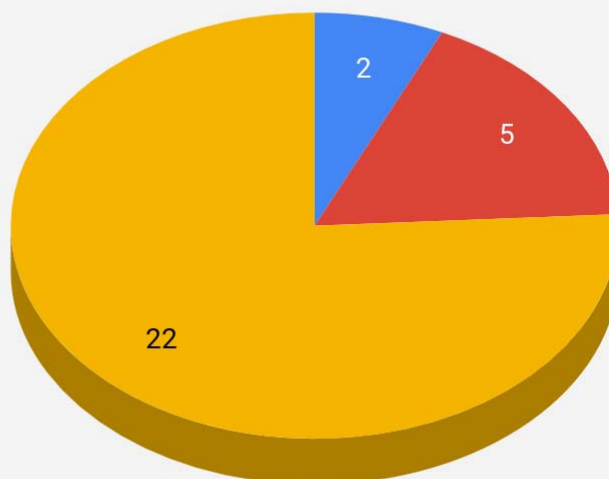

NORDESTE

- MF 5,0 (UFBA e UFOB)
- MF 6,0 ou 60 pts (IFAL; UFSB; IFPE; IFRN e IFS)
- MF 7,0 ou 70 pts (UFAL; UFRB; IFBA; IFBaiano; UFCA; UFC; IFCE; UNILAB; UFMA; IFMA; UFPB; UFCG; IFPB; UFPE; UFRPE; IFSertão-PE; UNIVASF; UFPI; IFPI; UFRN; UFERSA e UFS)