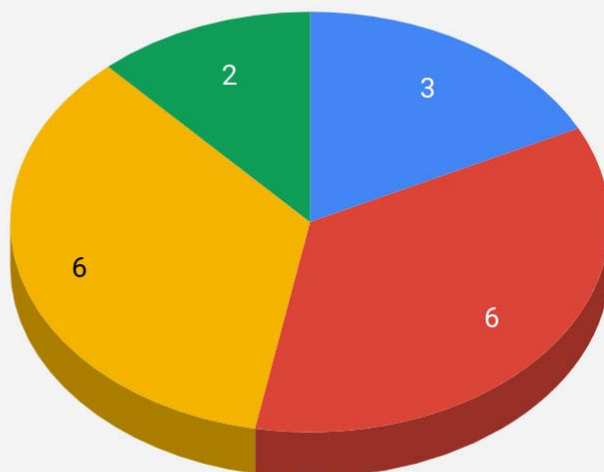

REGIÃO NORTE

- MF 5,0 ou Regular (UNIFAP; UFPA e UNIFESSPA)
- MF 6,0 ou 60 pts (IFAM; UFOPA; UFRA; UNIR; IFRO e IFTO)
- MF 7,0 ou 70 pts (IFAC; IFAP; IFPA; UFRR; IFRR e UFT)
- MF 8,0 (UFAC e UFAM)