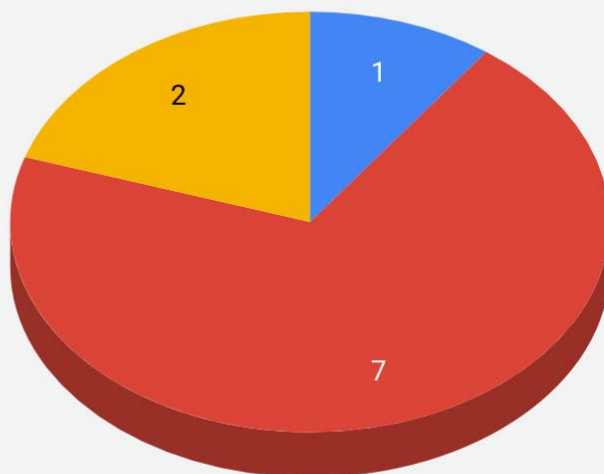

## REGIÃO CENTRO-OESTE

- MF 5,0 (UNB)
- MF 6,0 (IFB; UFG; IFG; IFGoiano; IFMT; UFGD e UFMS)
- MF 7,0 (UFMT e IFMS)